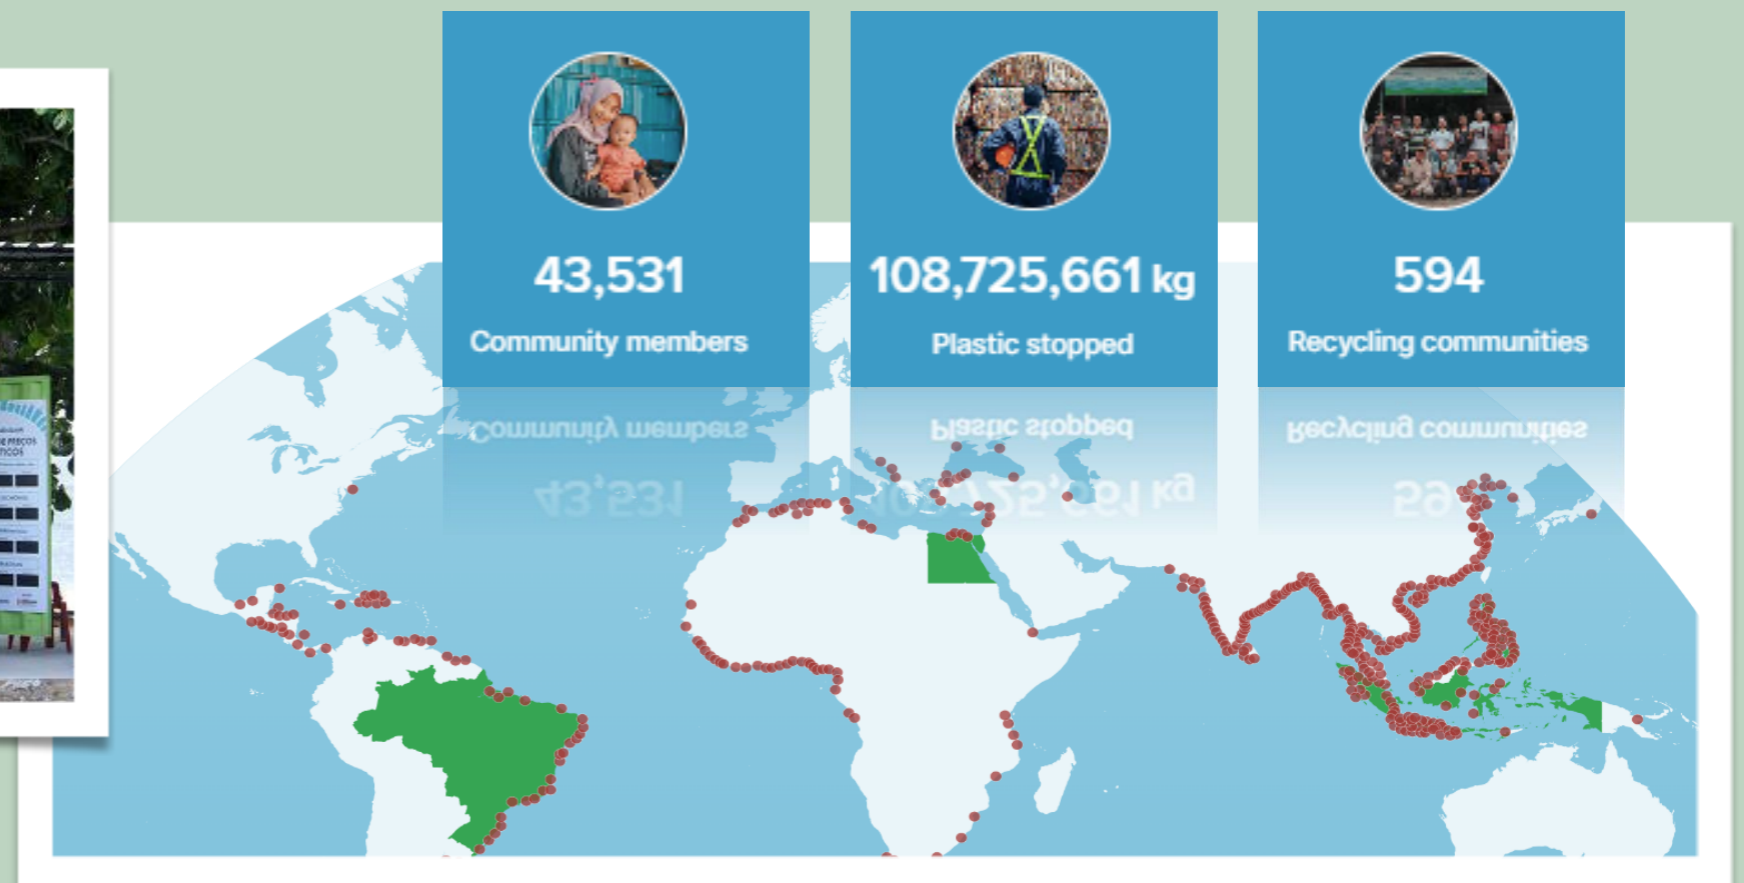

## Our cooperation partner “Plasticbank” is fighting for a world free of plastic waste.

- Plasticbank operates in developing countries around the world where plastic pollution is a major problem.
- It takes a unique approach to tackling plastic pollution by creating a system where individuals can exchange collected plastic waste for various goods and services.
- This creates incentives for collecting plastic waste and helps prevent it from ending up in the oceans and other ecosystems.
- The collected plastic is then recycled and used to make new products.